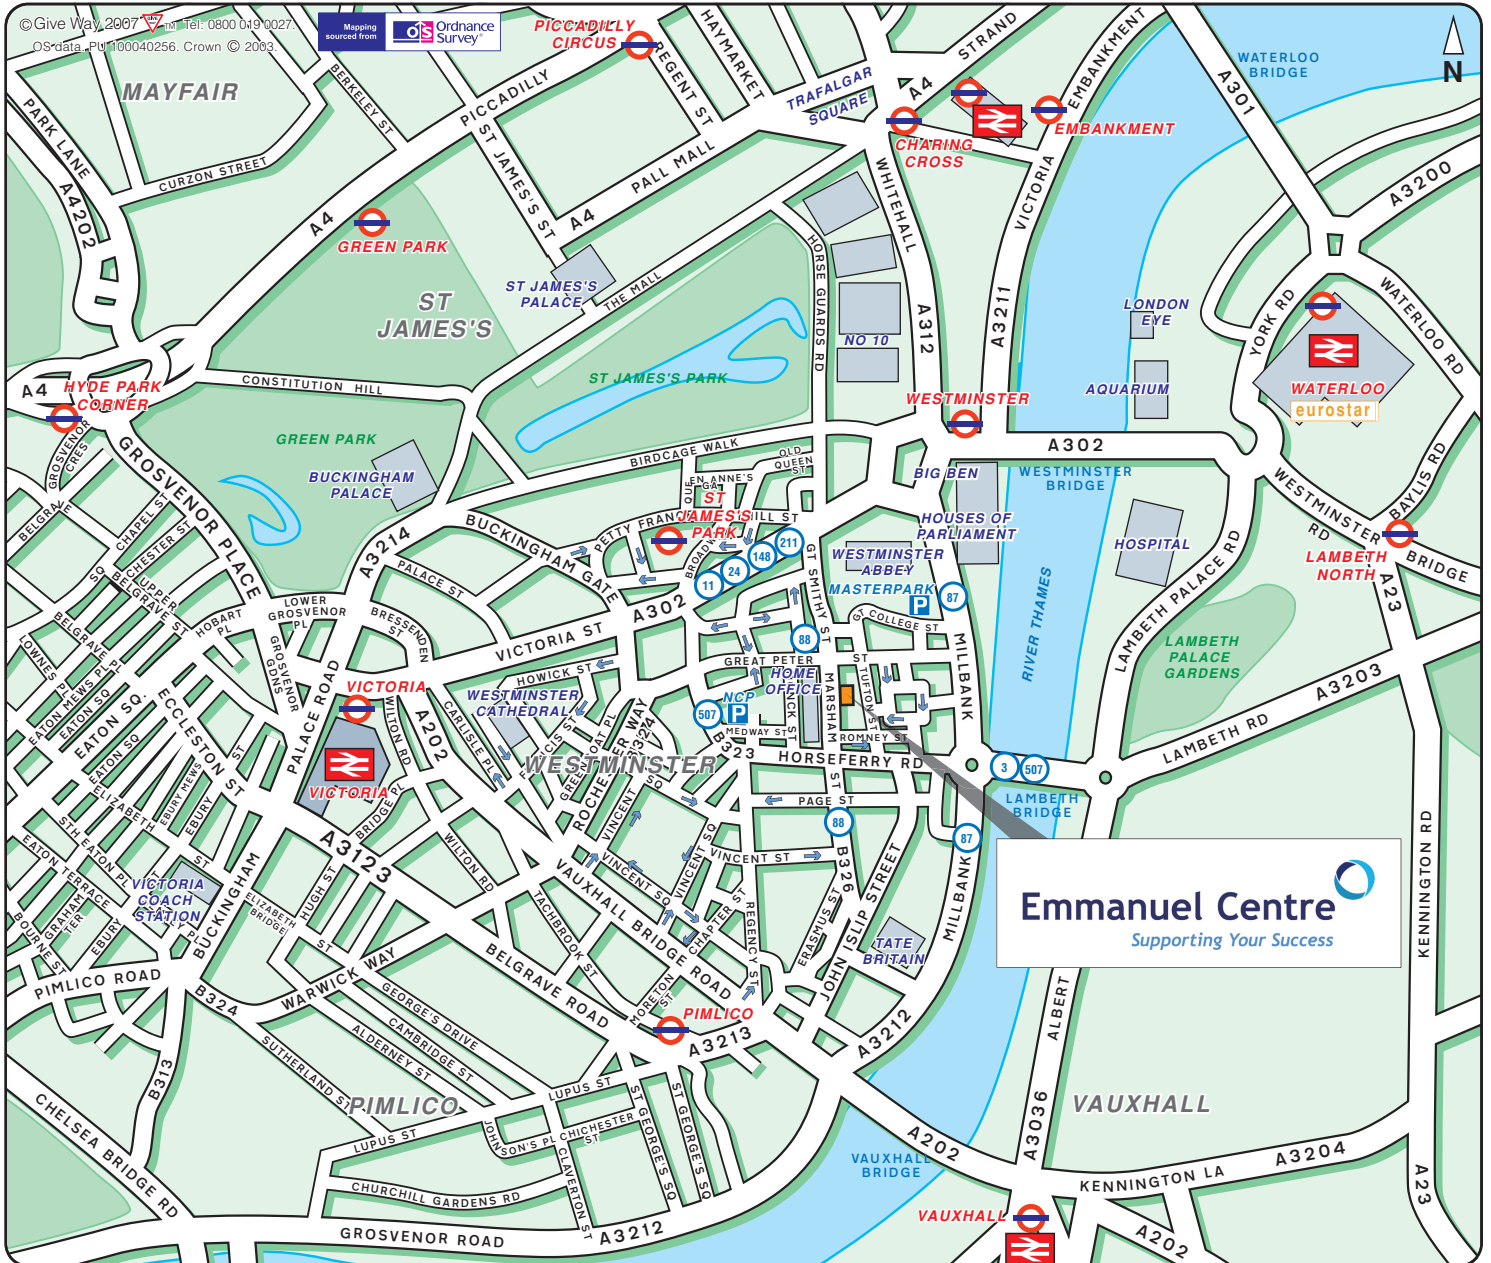

Emmanuel Centre
9-23 Marsham Street, Westminster, London SW1P 3DW

Tel: 020 7222 9191 Fax: 020 7233 1922
www.emmanuelcentre.com

How to find us

-  **By Underground**
St. James Park - Circle Line, District Line.
Approx. 7 minutes walk away (.30mile).
Westminster - Jubilee Line, Circle Line & District Line.
Approx. 9 minutes walk away (.6mile).
Victoria - Circle Line, District Line & Victoria Line.
Approx. 15 minutes walk away (1mile)
Pimlico - Victoria Line.
Approx. 5 minutes walk away (.66mile).

-  **By Bus**
Nearest bus stop is in Marsham Street and the bus number is 88.
Numbers 87, 3 along Millbank.
Numbers 11, 24, 211, 148 travelling along Victoria Street.
Numbers 507 along Horseferry Road.
Numbers 53, 453, 12, 159 for Whitehall.

For more information regarding transport around London check their website www.tfl.gov.uk

-  **By Rail**
Victoria Railway Station - Aprox. 15 minutes walk away (1mile).
Charing Cross Railway Station - Approx 19 minutes walk away (1.5mile).

-  **Car Parks**
Abingdon Masterpark in Great College Street and Medway Street NCP both within 3 minutes walk away.