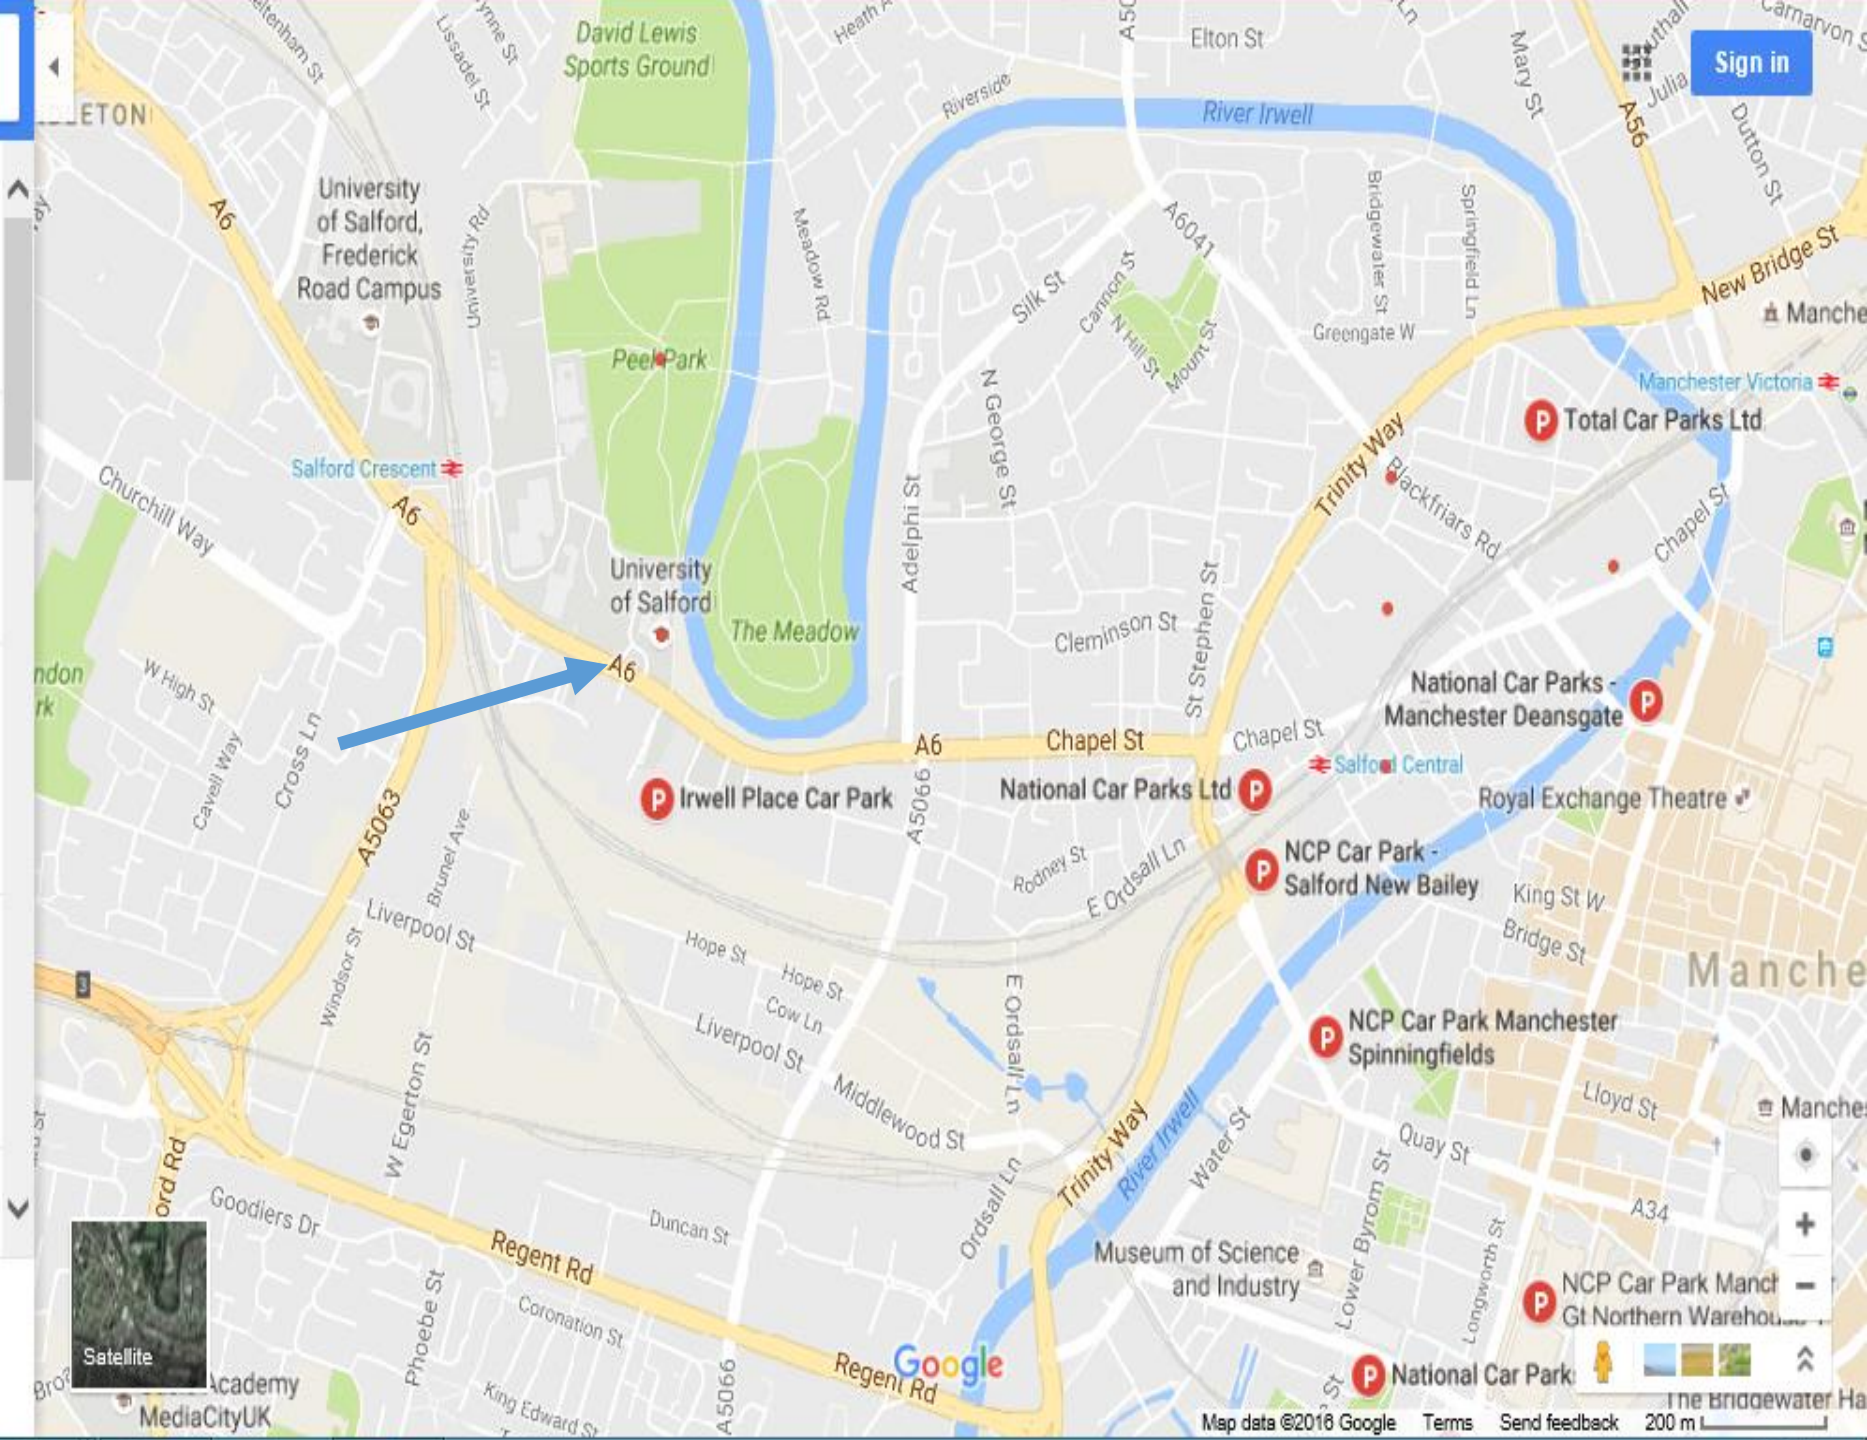

☰ car parks near the Maxwell buildi 🔍 ✕

Irwell Place Car Park

Car Park

NCP Car Park - Salford New Bailey

Car Park · New Bailey St

Total Car Parks Ltd

4.0 ★★★★★ (5)

Car Park · Gravel Ln

euro carpark

Car Park · Bridgewater St

Deansgate Car Park

Car Park · Bridgewater St

Showing results 1 - 16

Update results when map moves

Sign in

Satellite